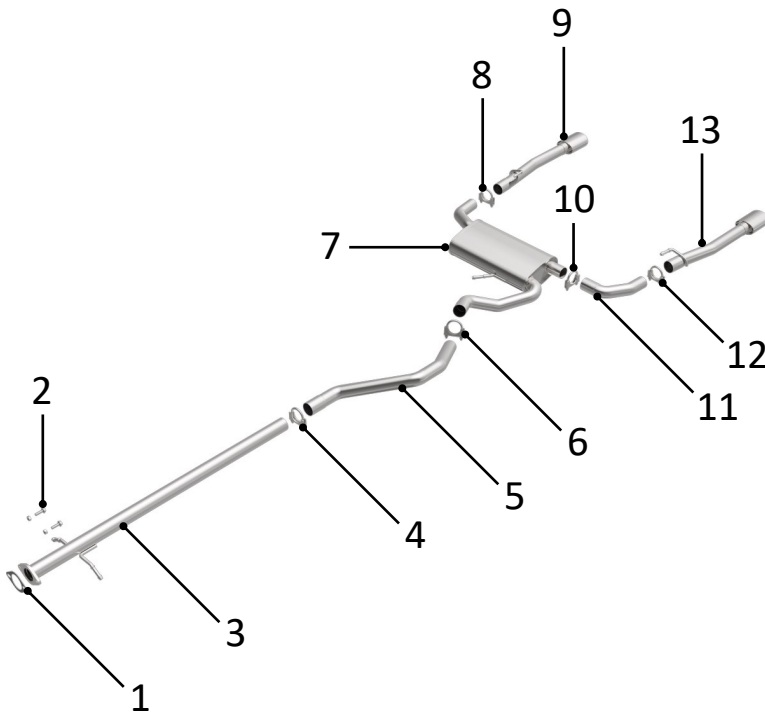

BRExhaust™

A **MAGNAFLOW** GROUP COMPANY

INSTALLATION INSTRUCTIONS | PART NO. 106-0850

STEP 1: (Carefully read all instructions before installation)
Disconnect the vehicle's battery before removal of the OEM exhaust system. This will prevent electrical accidents and will reset the computer if it applies to the vehicle. Remove existing exhaust system from the vehicle. Only remove parts that will be replaced. Clean existing flange with a wire brush to ensure proper sealing.

STEP 2:

Attach **[3] Inlet Pipe Assembly** to existing isolators and exhaust with supplied **[1] Gasket** and **[2] Hardware**.

STEP 3:

Attach front **[5] Intermediate Pipe** to **[3] Inlet Pipe Assembly** with supplied **[4] Clamp**.

STEP 6:

Attach rear **[11] Intermediate Pipe** to **[7] Muffler Assembly** with supplied **[10] Clamp**.

STEP 7:

Attach driver side **[13] Tailpipe Assembly** to existing isolator and rear **[11] Intermediate Pipe** with supplied **[12] Clamp**.

STEP 8:

Ensure new exhaust is not contacting any portion of the underbody of the vehicle or drivetrain.

STEP 9: Tighten all clamps and bolts starting from rear of the vehicle. **(DO NOT EXCEED 30FT-LB WHEN TIGHTENING CLAMP AND CHECK ALL CLAMPS AFTER 50 MILES. RETIGHTEN IF NECESSARY)**